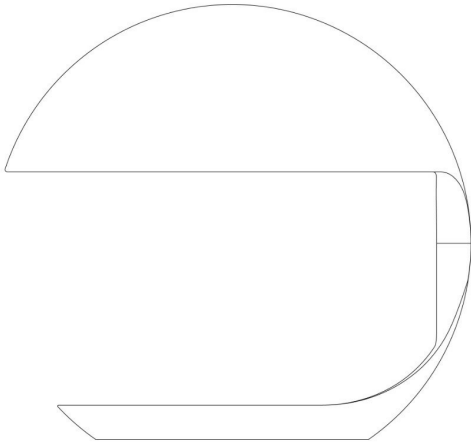

## 629 cobra

design elio martinelli, 1968

Reading lamp with direct light, made with two resin molded bodies, white or black color. For the 50th anniversary of its production, a new red version of the Cobra lamp is proposed with the designer's signature. The lower body part turns on a steel made base connected with the upper body part by means of a central joint for a 360° rotation. The interior reflector is made with white painted aluminium.

### Dimensions

Width:	-
Height:	40 cm
Length:	-
Depth:	-
Diameter:	40 cm

Hole Diameter:	-
Hole Depth:	-
Net weight:	8,5 Kg

technical drawing

Dimensions

Width: -  
 Height: 40 cm  
 Length: -  
 Depth: -  
 Diameter: 40 cm

Hole Diameter: -  
 Hole Depth: -  
 Net weight: 8,5 Kg

photometrics data

**cobra 629**

design elio martinelli, 1968