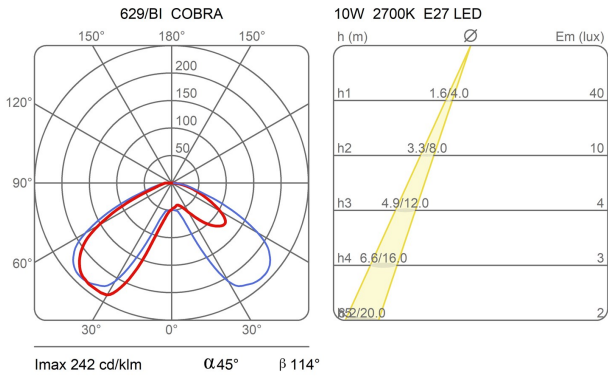

### Dimensions

Width:	-
Height:	40 cm
Length:	-
Depth:	-
Diameter:	40 cm

Hole Diameter:	-
Hole Depth:	-
Net weight:	8,5 Kg

### Light Source

Watt:	12W E27
Lumen:	1180 lm
Light Source:	led
duration:	25000
CCT:	3000K
Energy degree:	A+

### Device Specifications

Type of emission:	direct	Power cable length:	40+200 cm	Driver:	-
Power:	15W	Steel cable length:	-	Power supply assembly:	-
Light output:	1147lm	Glow Wire Test:	-	Power supply:	-
Beam angle:	-	Impact Resistance:	-	Type of dimming:	-
				Voltage:	230V

technical drawing

Dimensions

Width: -  
 Height: 40 cm  
 Length: -  
 Depth: -  
 Diameter: 40 cm

Hole Diameter: -  
 Hole Depth: -  
 Net weight: 8,5 Kg

photometrics data

**cobra 629**

design elio martinelli, 1968